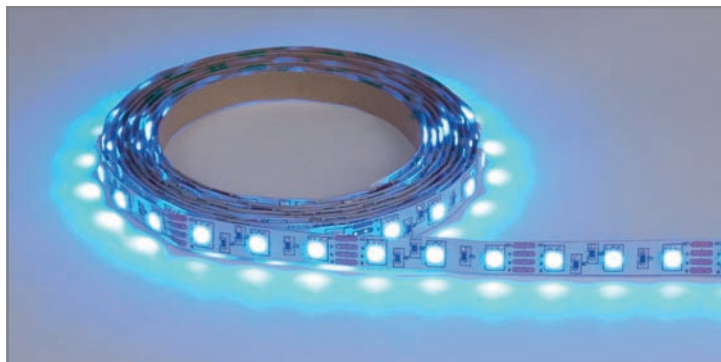

## LED Tape

—GLP—  
**GERMAN LIGHT  
PRODUCTS**

Scenex Lighting distribute a wide range of LED strip solutions. From single color to full RGB color mixing, from indoor to outdoor IP rated solutions and in both flexible and fixed variants, we've got them all.  
Great for set decoration and stage highlights.

Part Number	50503RGB	50503RGB-60	50505RGB-60
Color	RGB	RGB	RGB
Wavelength	450~630nm	450~630nm	450~630nm
LED's pr mtr / pr strip	30 / 90	60 / 180	60 / 180
LED Type	SMD 5050	SMD 5050	SMD 5050
Field Angle	120°	120°	120°
Backing Color	White/Black	White/Black	White/Black
Protection Rating	IP67	IP67	IP67
Mounting	Adhesive backing	Adhesive backing	Adhesive backing
Wiring connection	4 cable (R,G,B, V+)	4 cable (R,G,B, V+)	4 cable (R,G,B,V+)
Power Voltage	12V	12V	12V
Current pr mtr. / pr strip	7.2W / 21.6W	14.4W / 43.2W	14.4W / 72W
Energy Saving Class	Class A	Class A	Class A
Operating Temp.	23°F to 104°F	5°F to 104°F	23°F to 104°F
Cutting Possibility	Every 3.9 in.	Every 1.9 in.	Every 1.9 in.
Dimensions - Inches	118.1 x 0.4 x 0.1	118.1 x 0.4 x 0.1	196.8 x 0.4 x 0.1

Part Number	50503R-60	50503G-60	50503B-60
Color	Red	Green	Blue
Wavelength	620~625nm	520~525nm	465~470nm
Color Temp	n/a	n/a	n/a
Lumens pr. mtr. / pr strip	480/1440	660/1980	540/1620
LED's pr mtr / pr strip	60 / 180	60 / 180	60 / 180
LED Type	SMD 5050	SMD 5050	SMD 5050
Field Angle	120°	120°	120°
Backing Color	White/Black	White/Black	White/Black
Protection Rating	IP 55	IP 55	IP 55
Mounting	Adhesive backing	Adhesive backing	Adhesive backing
Wiring connection	2 cables (V-, V+)	2 cables (V-, V+)	2 cables (V-, V+)
Power Voltage	12V	12V	12V
Current pr mtr. / pr strip	14.4W / 43.2W	14.4W / 43.2W	14.4W / 43.2W
Energy Saving Class	Class A	Class A	Class A
Operating Temp.	5°F to 104°F	5°F to 104°F	5°F to 104°F
Cutting Possibility	Every 1.9 in.	Every 1.9 in.	Every 1.9 in.
Dimensions - Inches	118.1 x 0.4 x 0.1	118.1 x 0.4 x 0.1	118.1 x 0.4 x 0.1