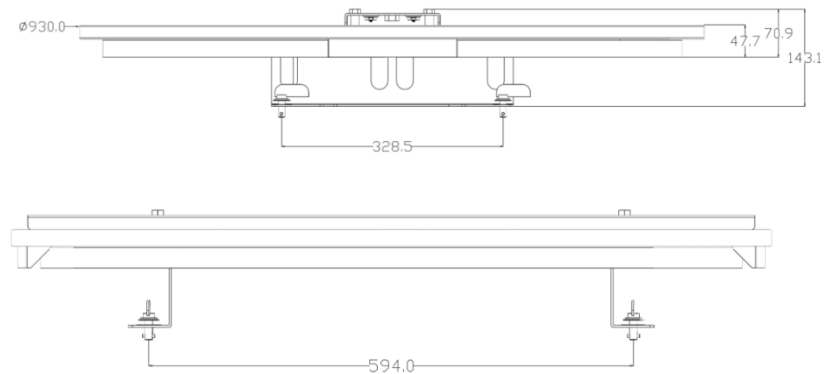

Version 1.0

support@glp.de
www.glp.de

1 General information / Overview

1. Cable entry
2. Camlock
3. Air Dome 850 M8 attachment (optional)
4. Hole for safety cord
5. Hole for safety eye
6. Hole for safety cord
7. Hole for selflock hook
8. Hole for Bracket (X4 Bar 20)
9. M10 selflocking nut for hook

2 Hanging possibilities

1. Two Hooks
2. Hooks in the center
3. Hooks with Omega Bracket
4. Hooks with Bracket (X4 Bar20)

3 Mounting

4 Technical data

Width	930 mm
Height	143 mm
Weight	14,6 kg

Technical changes reserved.