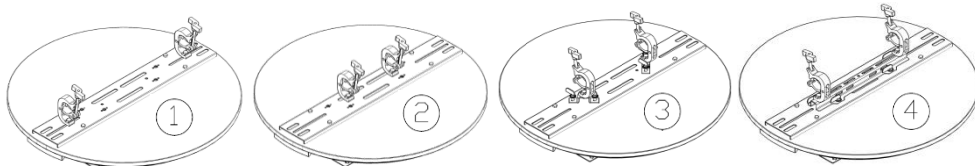

Version 1.0

support@glp.de
www.glp.de

1 General information / Overview

1. Cable entry
2. Camlock
3. Air Dome 850 M8 attachment (optional)
4. Hole for safety cord
5. Hole for safety eye
6. Hole for safety cord
7. Hole for selflock hook
8. Hole for Bracket (X4 Bar 20)
9. M10 selflocking nut for hook

2 Hanging possibilities

1. Two Hooks
2. Hooks in the center
3. Hooks with Omega Bracket
4. Hooks with Bracket (X4 Bar20)

3 Mounting

4 Technical data

Width	930 mm
Height	143 mm
Weight	14,6 kg

Technical changes reserved.