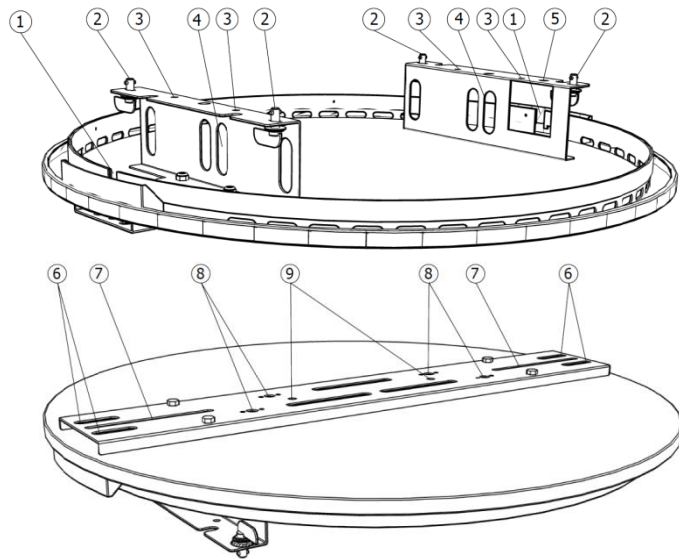

GLP German Light Products GmbH
Industriestr. 2, 76307 Karlsbad
Tel: +49 (0)72 48 / 927 19 – 0, Fax: -30,
E-Mail: info@glp.de, Internet: www.glp.de

Product description

Hanging Kit 850
Suitable for Air Dome 850

Version 1.0

support@glp.de
www.glp.de

1 General information / Overview

1. Cable entry
2. Camlock
3. Air Dome 850 M8 attachment (optional)
4. Hole for safety cord
5. Hole for safety eye
6. Hole for safety cord
7. Hole for selflock hook
8. Hole for Bracket (X4 Bar 20)
9. M10 selflocking nut for hook

2 Hanging possibilities

1. Two Hooks
2. Hooks in the center
3. Hooks with Omega Bracket
4. Hooks with Bracket (X4 Bar20)

3 Mounting

4 Technical data

Width	930 mm
Height	143 mm
Weight	14,6 kg

Technical changes reserved.