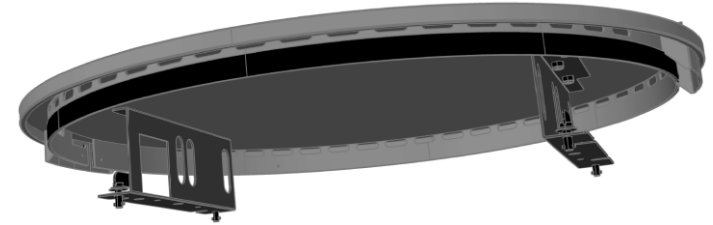

GLP German Light Products GmbH
Industriestr. 2, 76307 Karlsbad
Tel: +49 (0)72 48 / 927 19 – 0, Fax: -30,
E-Mail: info@glp.de, Internet: www.glp.de

Product description

Hanging Kit 850
Suitable for Air Dome 850

Version 1.0

support@glp.de
www.glp.de

1 General information / Overview

1. Cable entry
2. Camlock
3. Air Dome 850 M8 attachment (optional)
4. Hole for safety cord
5. Hole for safety eye
6. Hole for safety cord
7. Hole for selflock hook
8. Hole for Bracket (X4 Bar 20)
9. M10 selflocking nut for hook

2 Hanging possibilities

1. Two Hooks
2. Hooks in the center
3. Hooks with Omega Bracket
4. Hooks with Bracket (X4 Bar20)

3 Mounting

4 Technical data

Width	930 mm
Height	143 mm
Weight	14,6 kg

Technical changes reserved.