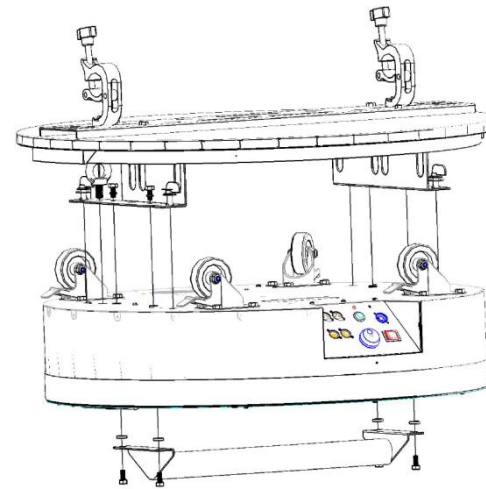

Version 1.0

support@glp.de
www.glp.de

1 General information / Overview

1. Cable entry
2. Camlock
3. Air Dome 850 M8 attachment (optional)
4. Hole for safety cord
5. Hole for safety eye
6. Hole for safety cord
7. Hole for selflock hook
8. Hole for Bracket (X4 Bar 20)
9. M10 selflocking nut for hook

2 Hanging possibilities

1. Two Hooks
2. Hooks in the center
3. Hooks with Omega Bracket
4. Hooks with Bracket (X4 Bar20)

3 Mounting

4 Technical data

Width	930 mm
Height	143 mm
Weight	14,6 kg

Technical changes reserved.