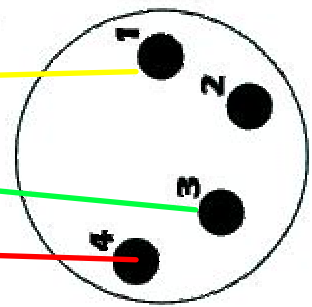

JST 2 POLE for Power Injection

CUT LINE

CUT LINE

CUT LINE

TYPICAL PIXEL LED TAPE WIRING  
for PP4 / PP16 4 Pin XLR  
-----NOT TO SCALE

JST 3 POLE MALE

JST 3 POLE FEMALE

XLR 4 POLE