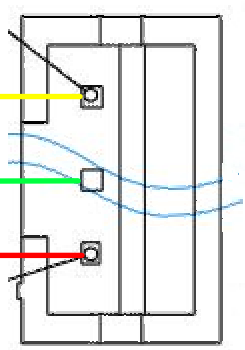

JST 2 POLE for Power Injection

CUT LINE

CUT LINE

CUT LINE

TYPICAL PIXEL LED TAPE WIRING  
for PP4 / PP16 4 Pin XLR  
-----NOT TO SCALE

JST 3 POLE MALE

JST 3 POLE FEMALE

XLR 4 POLE