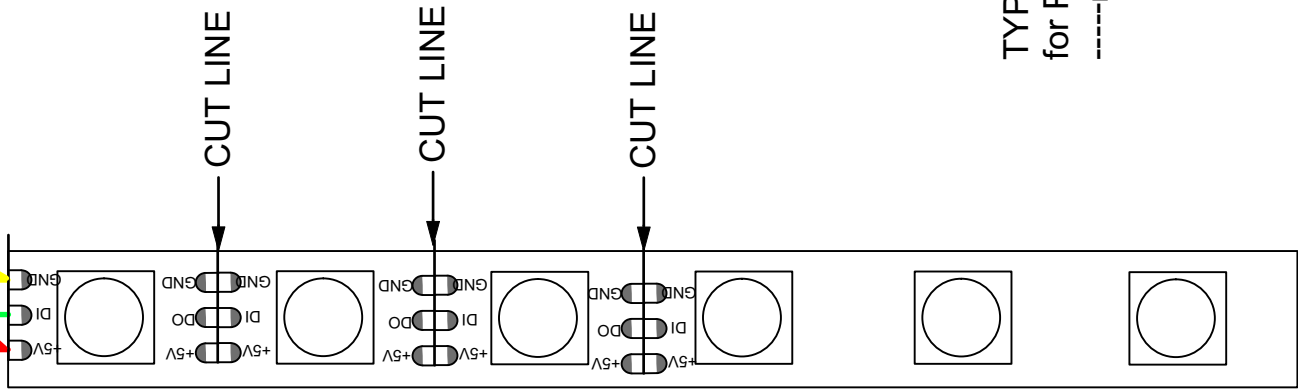

JST 2 POLE for Power Injection

CUT LINE

CUT LINE

CUT LINE

TYPICAL PIXEL LED TAPE WIRING  
for PP4 / PP16 4 Pin XLR  
-----NOT TO SCALE

JST 3 POLE MALE

JST 3 POLE FEMALE

XLR 4 POLE