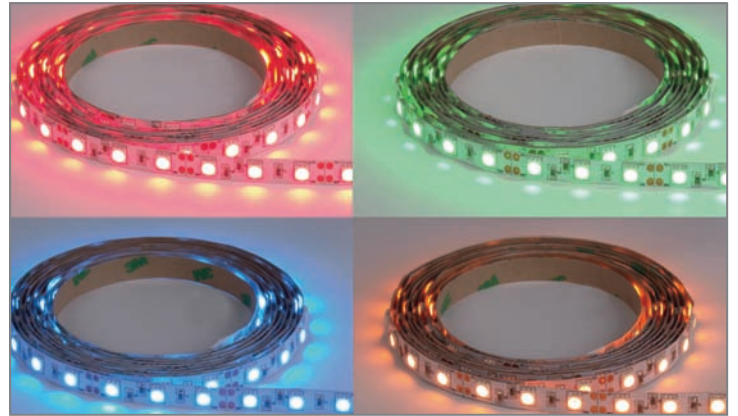

SCENEX LIGHTING

LED Tape

—GLP—
**GERMAN LIGHT
PRODUCTS**

Scenex Lighting distribute a wide range of LED strip solutions. From single color to full RGB color mixing, from indoor to outdoor IP rated solutions and in both flexible and fixed variants, we've got them all.
Great for set decoration and stage highlights.

Part Number	50503RGB	50503RGB-60	50505RGB-60
Color	RGB	RGB	RGB
Wavelength	450~630nm	450~630nm	450~630nm
LED's pr mtr / pr strip	30 / 90	60 / 180	60 / 180
LED Type	SMD 5050	SMD 5050	SMD 5050
Field Angle	120°	120°	120°
Backing Color	White/Black	White/Black	White/Black
Protection Rating	IP65	IP65	IP65
Mounting	Adhesive backing	Adhesive backing	Adhesive backing
Wiring connection	4 cable (R,G,B, V+)	4 cable (R,G,B, V+)	4 cable (R,G,B,V+)
Power Voltage	12V	12V	12V
Current pr mtr. / pr strip	7.2W / 21.6W	14.4W / 43.2W	14.4W / 72W
Energy Saving Class	Class A	Class A	Class A
Operating Temp.	23°F to 104°F	5°F to 104°F	23°F to 104°F
Cutting Possibility	Every 3.9 in.	Every 1.9 in.	Every 1.9 in.
Dimensions - Inches	118.1 x 0.4 x 0.1	118.1 x 0.4 x 0.1	196.8 x 0.4 x 0.1

Part Number	50503R-60	50503G-60	50503B-60
Color	Red	Green	Blue
Wavelength	620~625nm	520~525nm	465~470nm
Color Temp	n/a	n/a	n/a
Lumens pr. mtr. / pr strip	480/1440	660/1980	540/1620
LED's pr mtr / pr strip	60 / 180	60 / 180	60 / 180
LED Type	SMD 5050	SMD 5050	SMD 5050
Field Angle	120°	120°	120°
Backing Color	White/Black	White/Black	White/Black
Protection Rating	IP 65	IP 65	IP 65
Mounting	Adhesive backing	Adhesive backing	Adhesive backing
Wiring connection	2 cables (V-, V+)	2 cables (V-, V+)	2 cables (V-, V+)
Power Voltage	12V	12V	12V
Current pr mtr. / pr strip	14.4W / 43.2W	14.4W / 43.2W	14.4W / 43.2W
Energy Saving Class	Class A	Class A	Class A
Operating Temp.	5°F to 104°F	5°F to 104°F	5°F to 104°F
Cutting Possibility	Every 1.9 in.	Every 1.9 in.	Every 1.9 in.
Dimensions - Inches	118.1 x 0.4 x 0.1	118.1 x 0.4 x 0.1	118.1 x 0.4 x 0.1