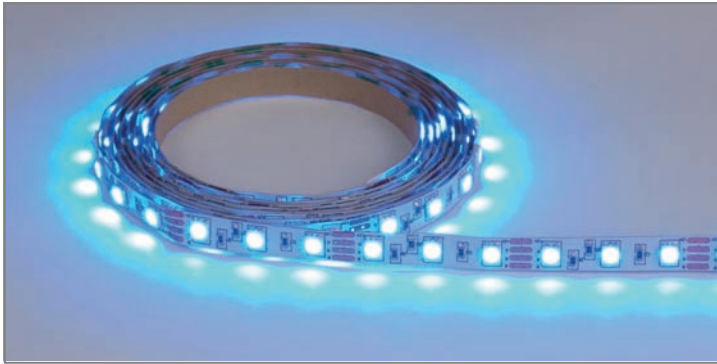

SCENEX LIGHTING

LED Tape

—GLP—
**GERMAN LIGHT
PRODUCTS**

Scenex Lighting distribute a wide range of LED strip solutions. From single color to full RGB color mixing, from indoor to outdoor IP rated solutions and in both flexible and fixed variants, we've got them all.
Great for set decoration and stage highlights.

Part Number	50503RGB	50503RGB-60	50505RGB-60
Color	RGB	RGB	RGB
Wavelength	450~630nm	450~630nm	450~630nm
LED's pr mtr / pr strip	30 / 90	60 / 180	60 / 180
LED Type	SMD 5050	SMD 5050	SMD 5050
Field Angle	120°	120°	120°
Backing Color	White/Black	White/Black	White/Black
Protection Rating	IP65	IP65	IP65
Mounting	Adhesive backing	Adhesive backing	Adhesive backing
Wiring connection	4 cable (R,G,B, V+)	4 cable (R,G,B, V+)	4 cable (R,G,B,V+)
Power Voltage	12V	12V	12V
Current pr mtr. / pr strip	7.2W / 21.6W	14.4W / 43.2W	14.4W / 72W
Energy Saving Class	Class A	Class A	Class A
Operating Temp.	23°F to 104°F	5°F to 104°F	23°F to 104°F
Cutting Possibility	Every 3.9 in.	Every 1.9 in.	Every 1.9 in.
Dimensions - Inches	118.1 x 0.4 x 0.1	118.1 x 0.4 x 0.1	196.8 x 0.4 x 0.1

Part Number	50503R-60	50503G-60	50503B-60
Color	Red	Green	Blue
Wavelength	620~625nm	520~525nm	465~470nm
Color Temp	n/a	n/a	n/a
Lumens pr. mtr. / pr strip	480/1440	660/1980	540/1620
LED's pr mtr / pr strip	60 / 180	60 / 180	60 / 180
LED Type	SMD 5050	SMD 5050	SMD 5050
Field Angle	120°	120°	120°
Backing Color	White/Black	White/Black	White/Black
Protection Rating	IP 65	IP 65	IP 65
Mounting	Adhesive backing	Adhesive backing	Adhesive backing
Wiring connection	2 cables (V-, V+)	2 cables (V-, V+)	2 cables (V-, V+)
Power Voltage	12V	12V	12V
Current pr mtr. / pr strip	14.4W / 43.2W	14.4W / 43.2W	14.4W / 43.2W
Energy Saving Class	Class A	Class A	Class A
Operating Temp.	5°F to 104°F	5°F to 104°F	5°F to 104°F
Cutting Possibility	Every 1.9 in.	Every 1.9 in.	Every 1.9 in.
Dimensions - Inches	118.1 x 0.4 x 0.1	118.1 x 0.4 x 0.1	118.1 x 0.4 x 0.1