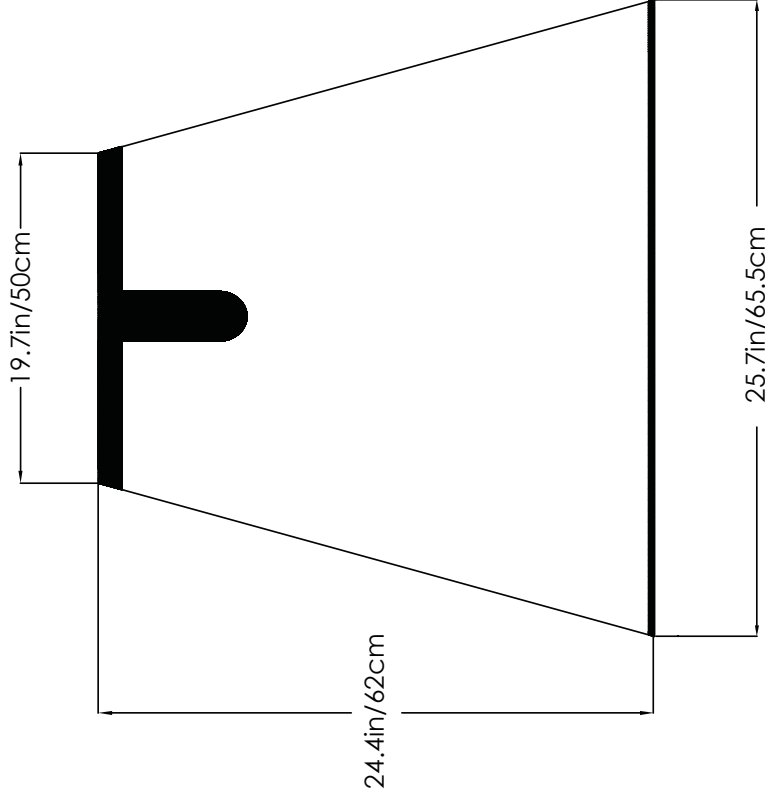

# Rain Cover 500 XLC

**GLP German  
Light Products**

Project: Rain Cover 500 XLC	Company: GLP
Part Number: 7172052	Pieces: 1
Dimensions: 24.4in/62cm x 25.7in/65.5cm	
<a href="http://www.germanlightproducts.com">www.germanlightproducts.com</a>	