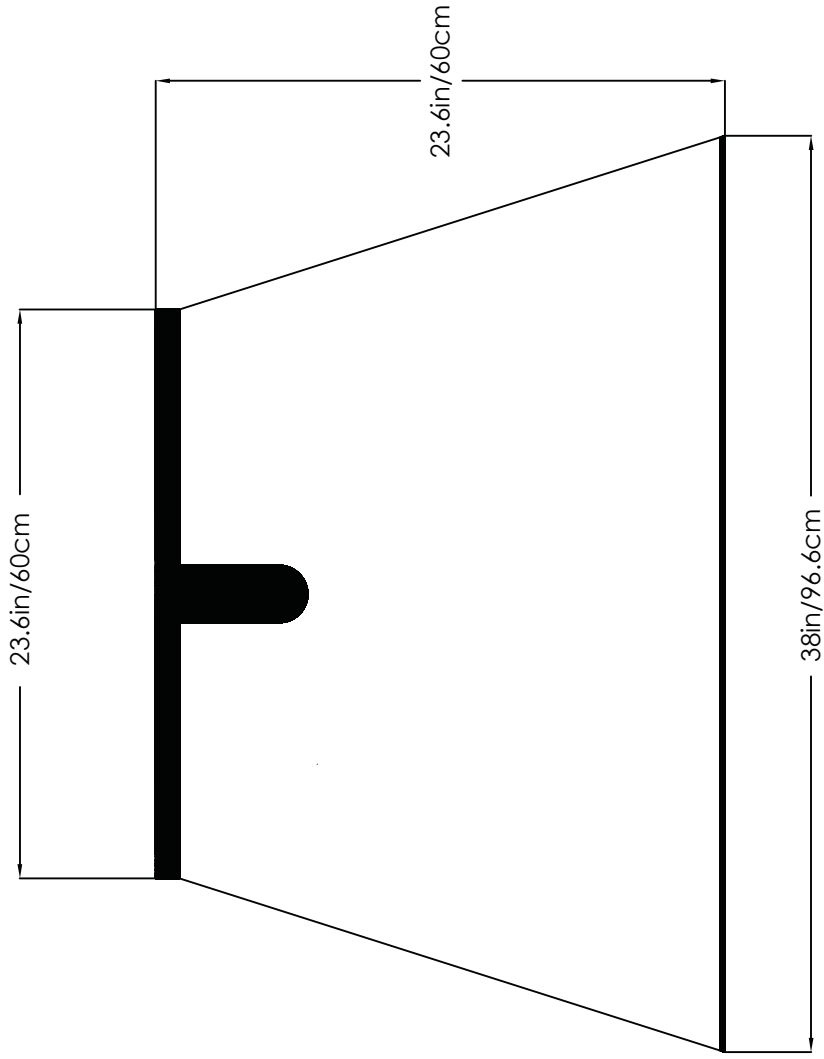

# Rain Cover 600 LC

 <b>GLP German Light Products</b>	Project: Rain Cover 600 LC		Company: GLP
	Part Number: 7172072		Pieces: 1
	Dimensions: 23.6in/60cm x 38in/96.6cm		
<a href="http://www.germanlightproducts.com">www.germanlightproducts.com</a>			