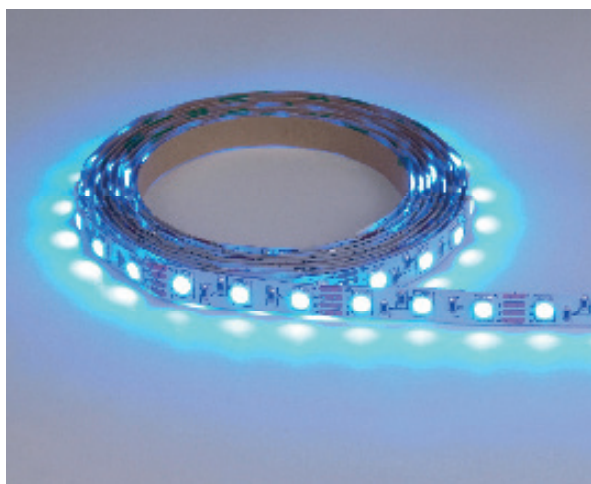

DATA SHEET

SCENE LIGHTING

RGB LED Tape

RGB LED Tape

RGB LED Tape

Scenex Lighting distribute a wide range of LED strip solutions. From single color to full RGB color mixing, from indoor to outdoor IP rated solutions and in both flexible and fixed variants, we've got them all. Great for set decoration and stage lights.

Part Number	50503RGB	50503RGB-60	50505RGB-60
Color	RGB	RGB	RGB
Wavelength	450~630nm	450~630nm	450~630nm
LED's pr mtr / pr strip	30 / 90	60 / 180	60 / 180
LED Type	SMD 5050	SMD 5050	SMD 5050
Field Angle	120°	120°	120°
Backing Color	White/Black	White/Black	White/Black
Protection Rating	IP67	IP67	IP67
Mounting	Adhesive backing	Adhesive backing	Adhesive backing
Wiring connection	4 cable (R,G,B, V+)	4 cable (R,G,B, V+)	4 cable (R,G,B,V+)
Power Voltage	12V	12V	12V
Current pr mtr. / pr strip	7.2W / 21.6W	14.4W / 43.2W	14.4W / 72W
Energy Saving Class	Class A	Class A	Class A
Operating Temp.	23°F to 104°F	5°F to 104°F	23°F to 104°F
Cutting Possibility	Every 3.9 in.	Every 1.9 in.	Every 1.9 in.
Dimensions - Inches	118.1 x 0.4 x 0.1	118.1 x 0.4 x 0.1	196.8 x 0.4 x 0.1

Part Number	50503R-60	50503G-60	50503B-60
Color	Red	Green	Blue
Wavelength	620~625nm	520~525nm	465~470nm
Color Temp	n/a	n/a	n/a
Lumens pr. mtr. / pr strip	480/1440	660/1980	540/1620
LED's pr mtr / pr strip	60 / 180	60 / 180	60 / 180
LED Type	SMD 5050	SMD 5050	SMD 5050
Field Angle	120°	120°	120°
Backing Color	White/Black	White/Black	White/Black
Protection Rating	IP 55	IP 55	IP 55
Mounting	Adhesive backing	Adhesive backing	Adhesive backing
Wiring connection	2 cables (V-, V+)	2 cables (V-, V+)	2 cables (V-, V+)
Power Voltage	12V	12V	12V
Current pr mtr. / pr strip	14.4W / 43.2W	14.4W / 43.2W	14.4W / 43.2W
Energy Saving Class	Class A	Class A	Class A
Operating Temp.	5°F to 104°F	5°F to 104°F	5°F to 104°F
Cutting Possibility	Every 1.9 in.	Every 1.9 in.	Every 1.9 in.
Dimensions - Inches	118.1 x 0.4 x 0.1	118.1 x 0.4 x 0.1	118.1 x 0.4 x 0.1