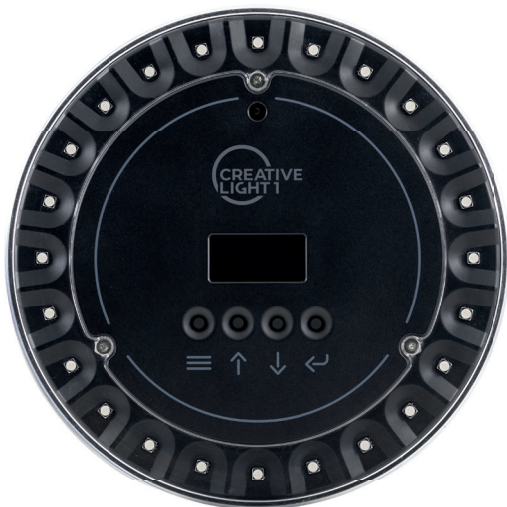

-GLP-

**CREATIVE  
LIGHT 1**

**CREATIVE  
LIGHT 1+**

## LIGHT SOURCE

LED-Type	RGB LED
LED Count	24
Lifetime	50,000 h

## EFFECTS

2 Layer Pattern-FX-Engine
Three dynamic Pattern Macros (Strobe, Static, Dynamic)
Sound-to-Light Feature via integrated microphone

## DIMENSIONS & WEIGHT

Height	32 mm / 1.26 in
Diameter	156.5 mm / 6.61 in
Weight	570 g / 1.26 lbs
Weight Front Screen	35 g / 0.08 lbs